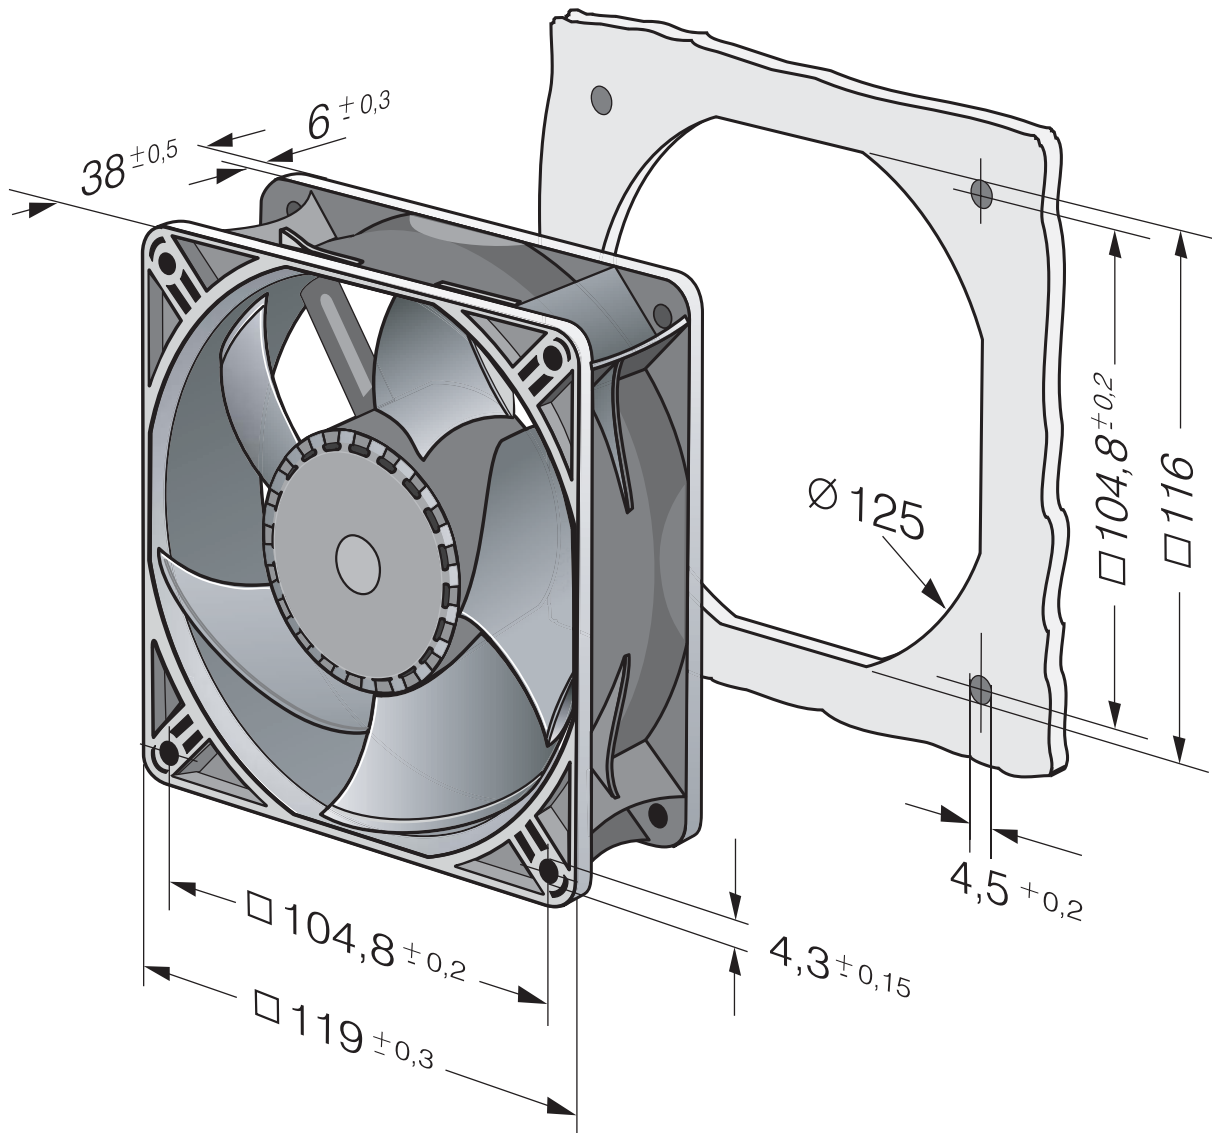

ml = max. load · me = max. efficiency · fa = running at free air · cs = customer specs · cu = customer unit
 Subject to alterations

Technical features

Mass	0.25 kg
Dimensions	119 x 119 x 38 mm
Lifetime L10 at 40 °C	62500 h
Lifetime L10 at maximum temperature	30000 h

Product drawing

Charts