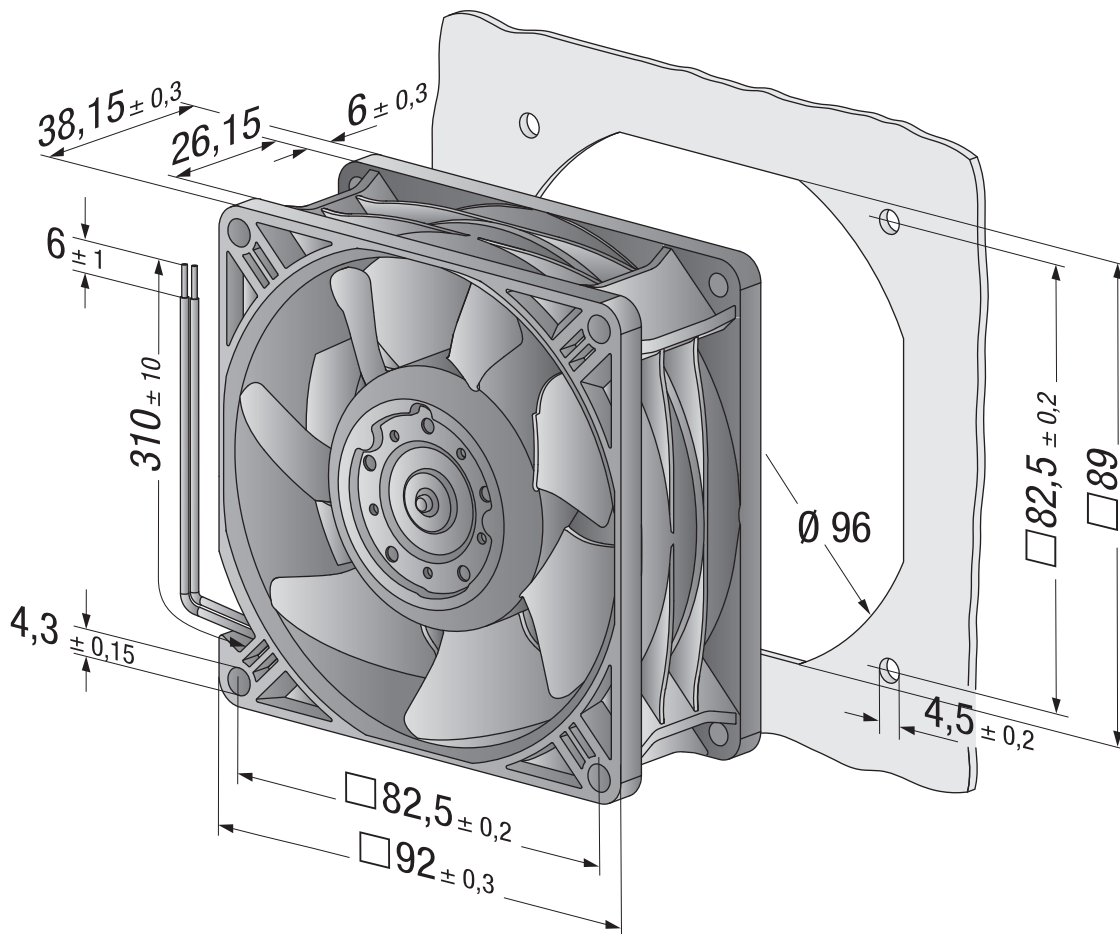

ml = Max. load · me = Max. efficiency · fa = Free air · cs = Customer specification · ce = Customer equipment  
 Subject to change

**Technical description**

<b>Weight</b>	0.24 kg
<b>Dimensions</b>	92 x 92 x 38 mm
<b>Airflow direction</b>	Exhaust over struts
<b>Direction of rotation</b>	Clockwise, viewed toward rotor
<b>Service life L10 at 40 °C</b>	85000 h
<b>Service life L10 at maximum temperature</b>	42500 h
<b>Cable</b>	With leads AWG 22, TR 64

Product drawing

Curves