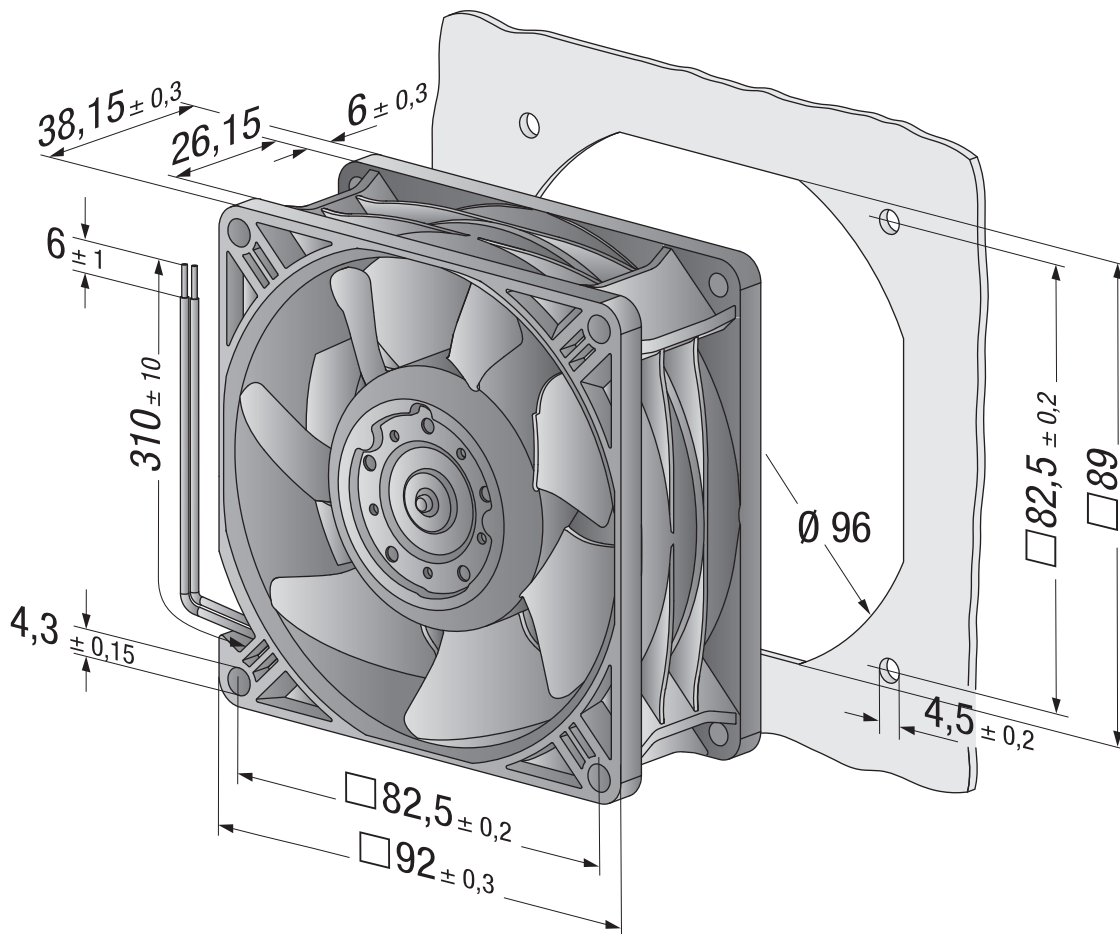

ml = Max. load · me = Max. efficiency · fa = Free air · cs = Customer specification · ce = Customer equipment
 Subject to change

Technical description

Weight	0.24 kg
Dimensions	92 x 92 x 38 mm
Airflow direction	Exhaust over struts
Direction of rotation	Clockwise, viewed toward rotor
Service life L10 at 40 °C	100000 h
Service life L10 at maximum temperature	50000 h
Cable	With leads AWG 22, TR 64

Product drawing

Curves