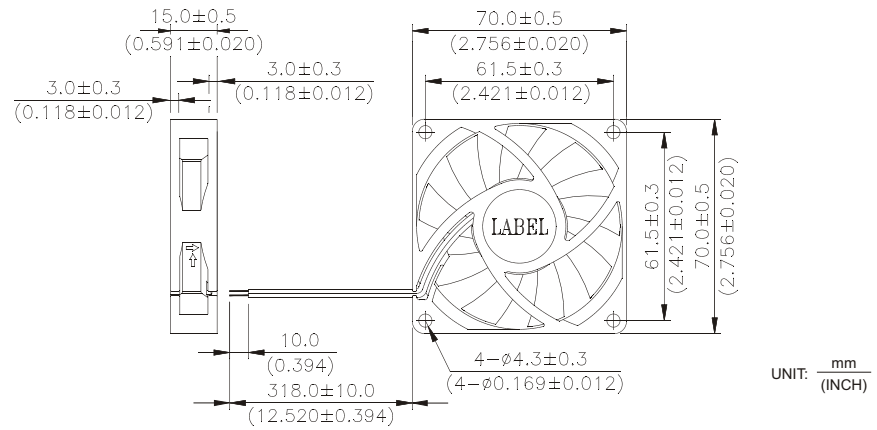

AFB 70 x 70 x 15 MM SERIES

DIMENSIONS DRAWING

- * Bearing Type : Ball Bearings
- * Material : Impeller & Frame : Plastic(UL 94V-0)
- * Lead Wires : UL 1007 AWG #24 OR Equivalent
Red Wire Positive(+)
Black Wire Negative(-)
- * Weight : 47g (1.66 OZ)
- * Rib Type Only

* Function type is optional.
 * The max. air flow and the speed are measured in free air ; max. air pressure is measured at zero air flow.
 * Noise is measured in anechoic chamber in free air, one meter from intake side.
 * All readings are typical values at rated voltage.
 * Specifications are subject to change without notice.
 * Both of the ball bearing and the 1 ball + 1 Sleeve type are available(except "AFB0712VHB).