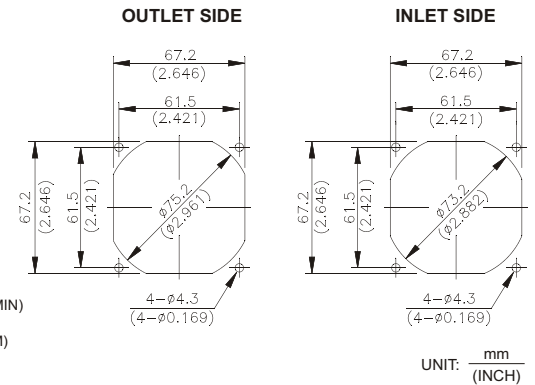

AFB 70 x 70 x 15 MM SERIES

DIMENSIONS DRAWING

- * Bearing Type : Ball Bearings
- * Material : Impeller & Frame : Plastic(UL 94V-0)
- * Lead Wires : UL 1007 AWG #24 OR Equivalent
Red Wire Positive(+)
Black Wire Negative(-)
- * Weight : 47g (1.66 OZ)
- * Rib Type Only

P & Q CURVE (AT RATED VOLTAGE)

MOUNTING PANEL CUTOUT

| MODEL | | Rated Voltage | Operating Voltage Range | Rated Current | Rated Input Power | Speed | Maximum Air Flow | | Maximum Air Pressure | | Noise |
|------------|-------------|---------------|-------------------------|---------------|-------------------|--------|---------------------|-------|----------------------|---------------------|-------|
| PART NO. | FUNCTION | VDC | VDC | Amp | Watt | R.P.M. | m ³ /min | CFM | mmH ₂ O | IN H ₂ O | dB-A |
| AFB0712LB | -R00 / -F00 | 12 | 4.0 to 13.8 | 0.08 | 0.96 | 2800 | 0.662 | 23.38 | 2.27 | 0.089 | 26.5 |
| AFB0724LB | -R00 / -F00 | 24 | 14.0 to 27.6 | 0.06 | 1.44 | | | | | | |
| AFB0712MB | -R00 / -F00 | 12 | 4.0 to 13.8 | 0.14 | 1.68 | 3300 | 0.798 | 28.18 | 3.12 | 0.123 | 31.0 |
| AFB0724MB | -R00 / -F00 | 24 | 14.0 to 27.6 | 0.09 | 2.16 | | | | | | |
| AFB0712HB | -R00 / -F00 | 12 | 4.0 to 13.8 | 0.18 | 2.16 | 3800 | 0.940 | 33.20 | 4.12 | 0.162 | 34.5 |
| AFB0724HB | -R00 / -F00 | 24 | 14.0 to 27.6 | 0.12 | 2.88 | | | | | | |
| AFB0712HHB | -R00 / -F00 | 12 | 4.0 to 13.8 | 0.26 | 3.12 | 4300 | 1.063 | 37.54 | 5.33 | 0.210 | 38.5 |
| AFB0724HHB | -R00 / -F00 | 24 | 14.0 to 27.6 | 0.15 | 3.60 | | | | | | |
| AFB0712VHB | -R00 / -F00 | 12 | 4.0 to 12.6 | 0.37 | 4.44 | 5200 | 1.287 | 45.45 | 7.79 | 0.306 | 44.0 |