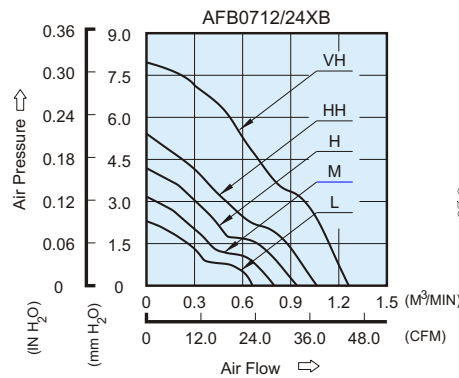

AFB 70 x 70 x 15 MM SERIES

DIMENSIONS DRAWING

- * Bearing Type : Ball Bearings
- * Material : Impeller & Frame : Plastic(UL 94V-0)
- * Lead Wires : UL 1007 AWG #24 OR Equivalent
Red Wire Positive(+)
Black Wire Negative(-)
- * Weight : 47g (1.66 OZ)
- * Rib Type Only

P & Q CURVE (AT RATED VOLTAGE)

MOUNTING PANEL CUTOUT

| MODEL | | Rated Voltage | Operating Voltage Range | Rated Current | Rated Input Power | Speed | Maximum Air Flow | | Maximum Air Pressure | | Noise |
|------------|-------------|---------------|-------------------------|---------------|-------------------|--------|---------------------|-------|----------------------|---------------------|-------|
| PART NO. | FUNCTION | VDC | VDC | Amp | Watt | R.P.M. | m ³ /min | CFM | mmH ₂ O | IN H ₂ O | dB-A |
| AFB0712LB | -R00 / -F00 | 12 | 4.0 to 13.8 | 0.08 | 0.96 | 2800 | 0.662 | 23.38 | 2.27 | 0.089 | 26.5 |
| AFB0724LB | -R00 / -F00 | 24 | 14.0 to 27.6 | 0.06 | 1.44 | | | | | | |
| AFB0712MB | -R00 / -F00 | 12 | 4.0 to 13.8 | 0.14 | 1.68 | 3300 | 0.798 | 28.18 | 3.12 | 0.123 | 31.0 |
| AFB0724MB | -R00 / -F00 | 24 | 14.0 to 27.6 | 0.09 | 2.16 | | | | | | |
| AFB0712HB | -R00 / -F00 | 12 | 4.0 to 13.8 | 0.18 | 2.16 | 3800 | 0.940 | 33.20 | 4.12 | 0.162 | 34.5 |
| AFB0724HB | -R00 / -F00 | 24 | 14.0 to 27.6 | 0.12 | 2.88 | | | | | | |
| AFB0712HHB | -R00 / -F00 | 12 | 4.0 to 13.8 | 0.26 | 3.12 | 4300 | 1.063 | 37.54 | 5.33 | 0.210 | 38.5 |
| AFB0724HHB | -R00 / -F00 | 24 | 14.0 to 27.6 | 0.15 | 3.60 | | | | | | |
| AFB0712VHB | -R00 / -F00 | 12 | 4.0 to 12.6 | 0.37 | 4.44 | 5200 | 1.287 | 45.45 | 7.79 | 0.306 | 44.0 |