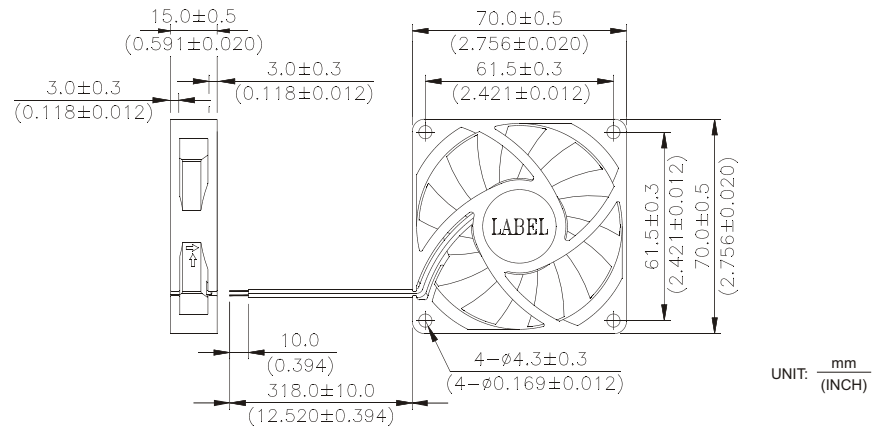

AFB 70 x 70 x 15 MM SERIES

DIMENSIONS DRAWING

- * Bearing Type : Ball Bearings
- * Material : Impeller & Frame : Plastic(UL 94V-0)
- * Lead Wires : UL 1007 AWG #24 OR Equivalent Red Wire Positive(+) Black Wire Negative(-)
- * Weight : 47g (1.66 OZ)
- * Rib Type Only

* Function type is optional.
 * The max. air flow and the speed are measured in free air ; max. air pressure is measured at zero air flow.
 * Noise is measured in anechoic chamber in free air, one meter from intake side.
 * All readings are typical values at rated voltage.
 * Specifications are subject to change without notice.
 * Both of the ball bearing and the 1 ball + 1 Sleeve type are available(except "AFB0712VHB).