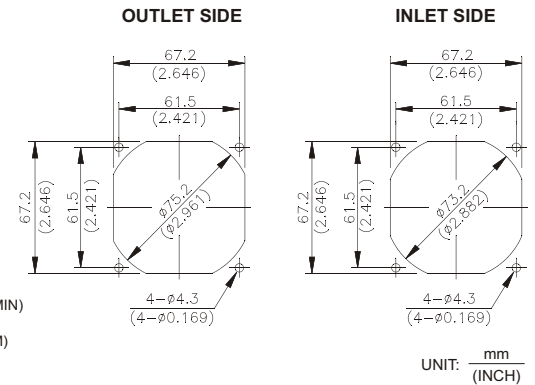

AFB 70 x 70 x 15 MM SERIES

DIMENSIONS DRAWING

- * Bearing Type : Ball Bearings
- * Material : Impeller & Frame : Plastic(UL 94V-0)
- * Lead Wires : UL 1007 AWG #24 OR Equivalent Red Wire Positive(+) Black Wire Negative(-)
- * Weight : 47g (1.66 OZ)
- * Rib Type Only

P & Q CURVE (AT RATED VOLTAGE)

MOUNTING PANEL CUTOUT

| MODEL | | Rated Voltage | Operating Voltage Range | Rated Current | Rated Input Power | Speed | Maximum Air Flow | | Maximum Air Pressure | | Noise |
|------------|-------------|---------------|-------------------------|---------------|-------------------|--------|---------------------|-------|----------------------|---------------------|-------|
| PART NO. | FUNCTION | VDC | VDC | Amp | Watt | R.P.M. | m ³ /min | CFM | mmH ₂ O | IN H ₂ O | dB-A |
| AFB0712LB | -R00 / -F00 | 12 | 4.0 to 13.8 | 0.08 | 0.96 | 2800 | 0.662 | 23.38 | 2.27 | 0.089 | 26.5 |
| AFB0724LB | -R00 / -F00 | 24 | 14.0 to 27.6 | 0.06 | 1.44 | | | | | | |
| AFB0712MB | -R00 / -F00 | 12 | 4.0 to 13.8 | 0.14 | 1.68 | 3300 | 0.798 | 28.18 | 3.12 | 0.123 | 31.0 |
| AFB0724MB | -R00 / -F00 | 24 | 14.0 to 27.6 | 0.09 | 2.16 | | | | | | |
| AFB0712HB | -R00 / -F00 | 12 | 4.0 to 13.8 | 0.18 | 2.16 | 3800 | 0.940 | 33.20 | 4.12 | 0.162 | 34.5 |
| AFB0724HB | -R00 / -F00 | 24 | 14.0 to 27.6 | 0.12 | 2.88 | | | | | | |
| AFB0712HHB | -R00 / -F00 | 12 | 4.0 to 13.8 | 0.26 | 3.12 | 4300 | 1.063 | 37.54 | 5.33 | 0.210 | 38.5 |
| AFB0724HHB | -R00 / -F00 | 24 | 14.0 to 27.6 | 0.15 | 3.60 | | | | | | |
| AFB0712VHB | -R00 / -F00 | 12 | 4.0 to 12.6 | 0.37 | 4.44 | 5200 | 1.287 | 45.45 | 7.79 | 0.306 | 44.0 |