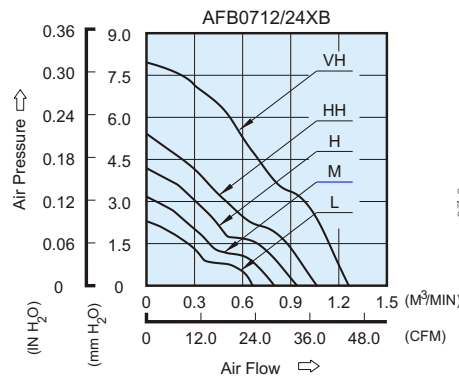

AFB 70 x 70 x 15 MM SERIES

DIMENSIONS DRAWING

- * Bearing Type : Ball Bearings
- * Material : Impeller & Frame : Plastic(UL 94V-0)
- * Lead Wires : UL 1007 AWG #24 OR Equivalent Red Wire Positive(+) Black Wire Negative(-)
- * Weight : 47g (1.66 OZ)
- * Rib Type Only

P & Q CURVE (AT RATED VOLTAGE)

MOUNTING PANEL CUTOUT

| MODEL | | Rated Voltage | Operating Voltage Range | Rated Current | Rated Input Power | Speed | Maximum Air Flow | | Maximum Air Pressure | | Noise |
|------------|-------------|---------------|-------------------------|---------------|-------------------|--------|---------------------|-------|----------------------|---------------------|-------|
| PART NO. | FUNCTION | VDC | VDC | Amp | Watt | R.P.M. | m ³ /min | CFM | mmH ₂ O | IN H ₂ O | dB-A |
| AFB0712LB | -R00 / -F00 | 12 | 4.0 to 13.8 | 0.08 | 0.96 | 2800 | 0.662 | 23.38 | 2.27 | 0.089 | 26.5 |
| AFB0724LB | -R00 / -F00 | 24 | 14.0 to 27.6 | 0.06 | 1.44 | | | | | | |
| AFB0712MB | -R00 / -F00 | 12 | 4.0 to 13.8 | 0.14 | 1.68 | 3300 | 0.798 | 28.18 | 3.12 | 0.123 | 31.0 |
| AFB0724MB | -R00 / -F00 | 24 | 14.0 to 27.6 | 0.09 | 2.16 | | | | | | |
| AFB0712HB | -R00 / -F00 | 12 | 4.0 to 13.8 | 0.18 | 2.16 | 3800 | 0.940 | 33.20 | 4.12 | 0.162 | 34.5 |
| AFB0724HB | -R00 / -F00 | 24 | 14.0 to 27.6 | 0.12 | 2.88 | | | | | | |
| AFB0712HHB | -R00 / -F00 | 12 | 4.0 to 13.8 | 0.26 | 3.12 | 4300 | 1.063 | 37.54 | 5.33 | 0.210 | 38.5 |
| AFB0724HHB | -R00 / -F00 | 24 | 14.0 to 27.6 | 0.15 | 3.60 | | | | | | |
| AFB0712VHB | -R00 / -F00 | 12 | 4.0 to 12.6 | 0.37 | 4.44 | 5200 | 1.287 | 45.45 | 7.79 | 0.306 | 44.0 |